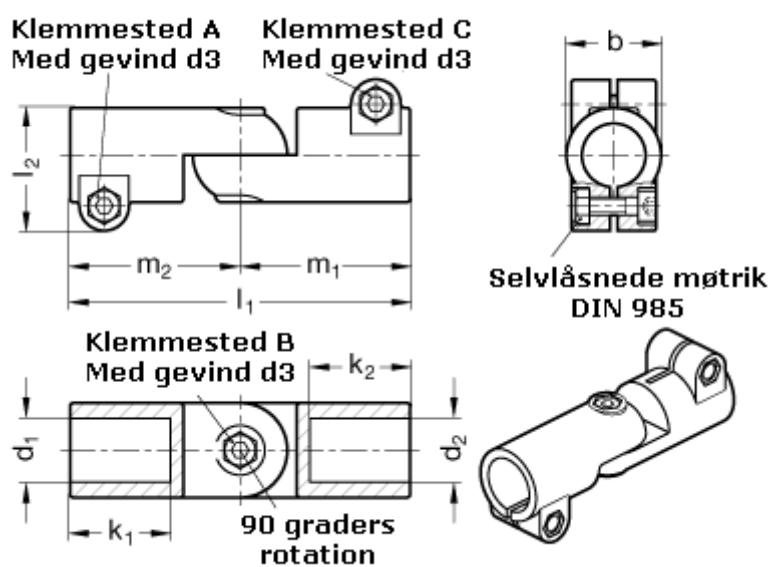

Article number: 20286B20B20T2SW

Description: E+G Swivel clamp connector joint
GN286-B20-B20-T-2-SW

Measures

$b = 40$	$m_1 = 72$
$d_1 = B20$	$m_2 = 72$
$d_2 = B20$	
$d_3 = M 8$	
$k_1 = 42.5$	
$k_2 = 42.5$	
$l_1 = 144$	
$l_2 = 52.0$	